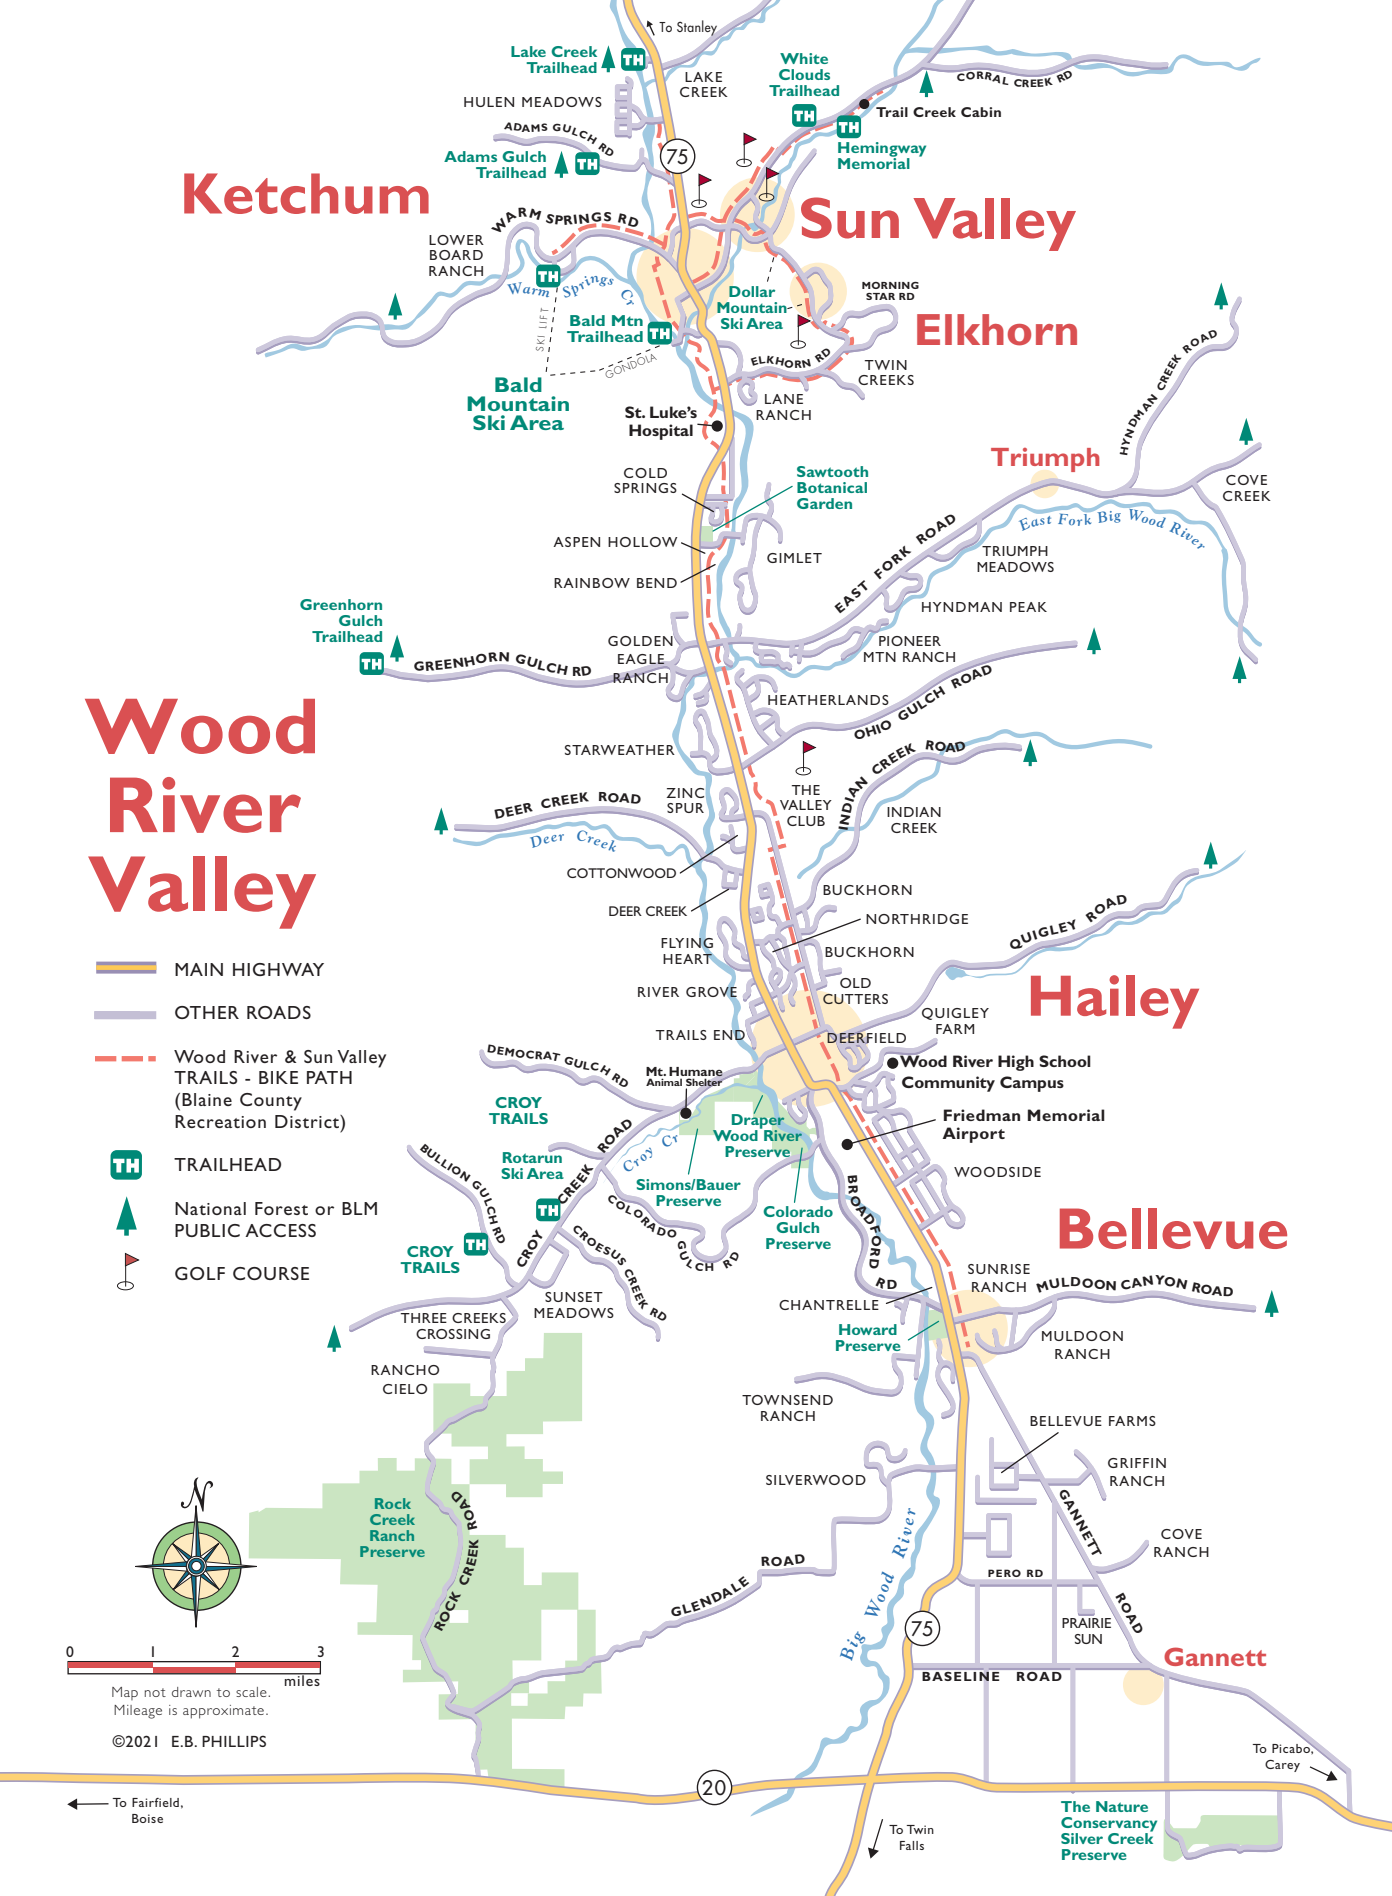

Ketchum

Sun Valley

Elkhorn

Triumph

Hailey

Bellevue

Gannett

Wood River Valley

MAIN HIGHWAY

OTHER ROADS

Wood River & Sun Valley TRAILS - BIKE PATH (Blaine County Recreation District)

TH TRAILHEAD

National Forest or BLM PUBLIC ACCESS

GOLF COURSE

Map not drawn to scale. Mileage is approximate.

©2021 E.B. PHILLIPS

To Fairfield, Boise

To Twin Falls

To Picabo, Carey

Lake Creek Trailhead
HULEN MEADOWS
ADAMS GULCH RD
Adams Gulch Trailhead
WARM SPRINGS RD
LOWER BOARD RANCH
WARM SPRINGS CR
Bald Mtn Trailhead
GONDOLA
Bald Mountain Ski Area

DEER CREEK ROAD
ZINC SPUR
COTTONWOOD
DEER CREEK
FLYING HEART
RIVER GROVE
TRAILS END

THE VALLEY CLUB
INDIAN CREEK
BUCKHORN
NORTHBRIDGE
BUCKHORN
OLD CUTTERS
QUIGLEY FARM

Rotarun Ski Area
Simons/Bauer Preserve
Croy Trails
Croy Cr
Simons/Bauer Preserve
Colorado Gulch Rd