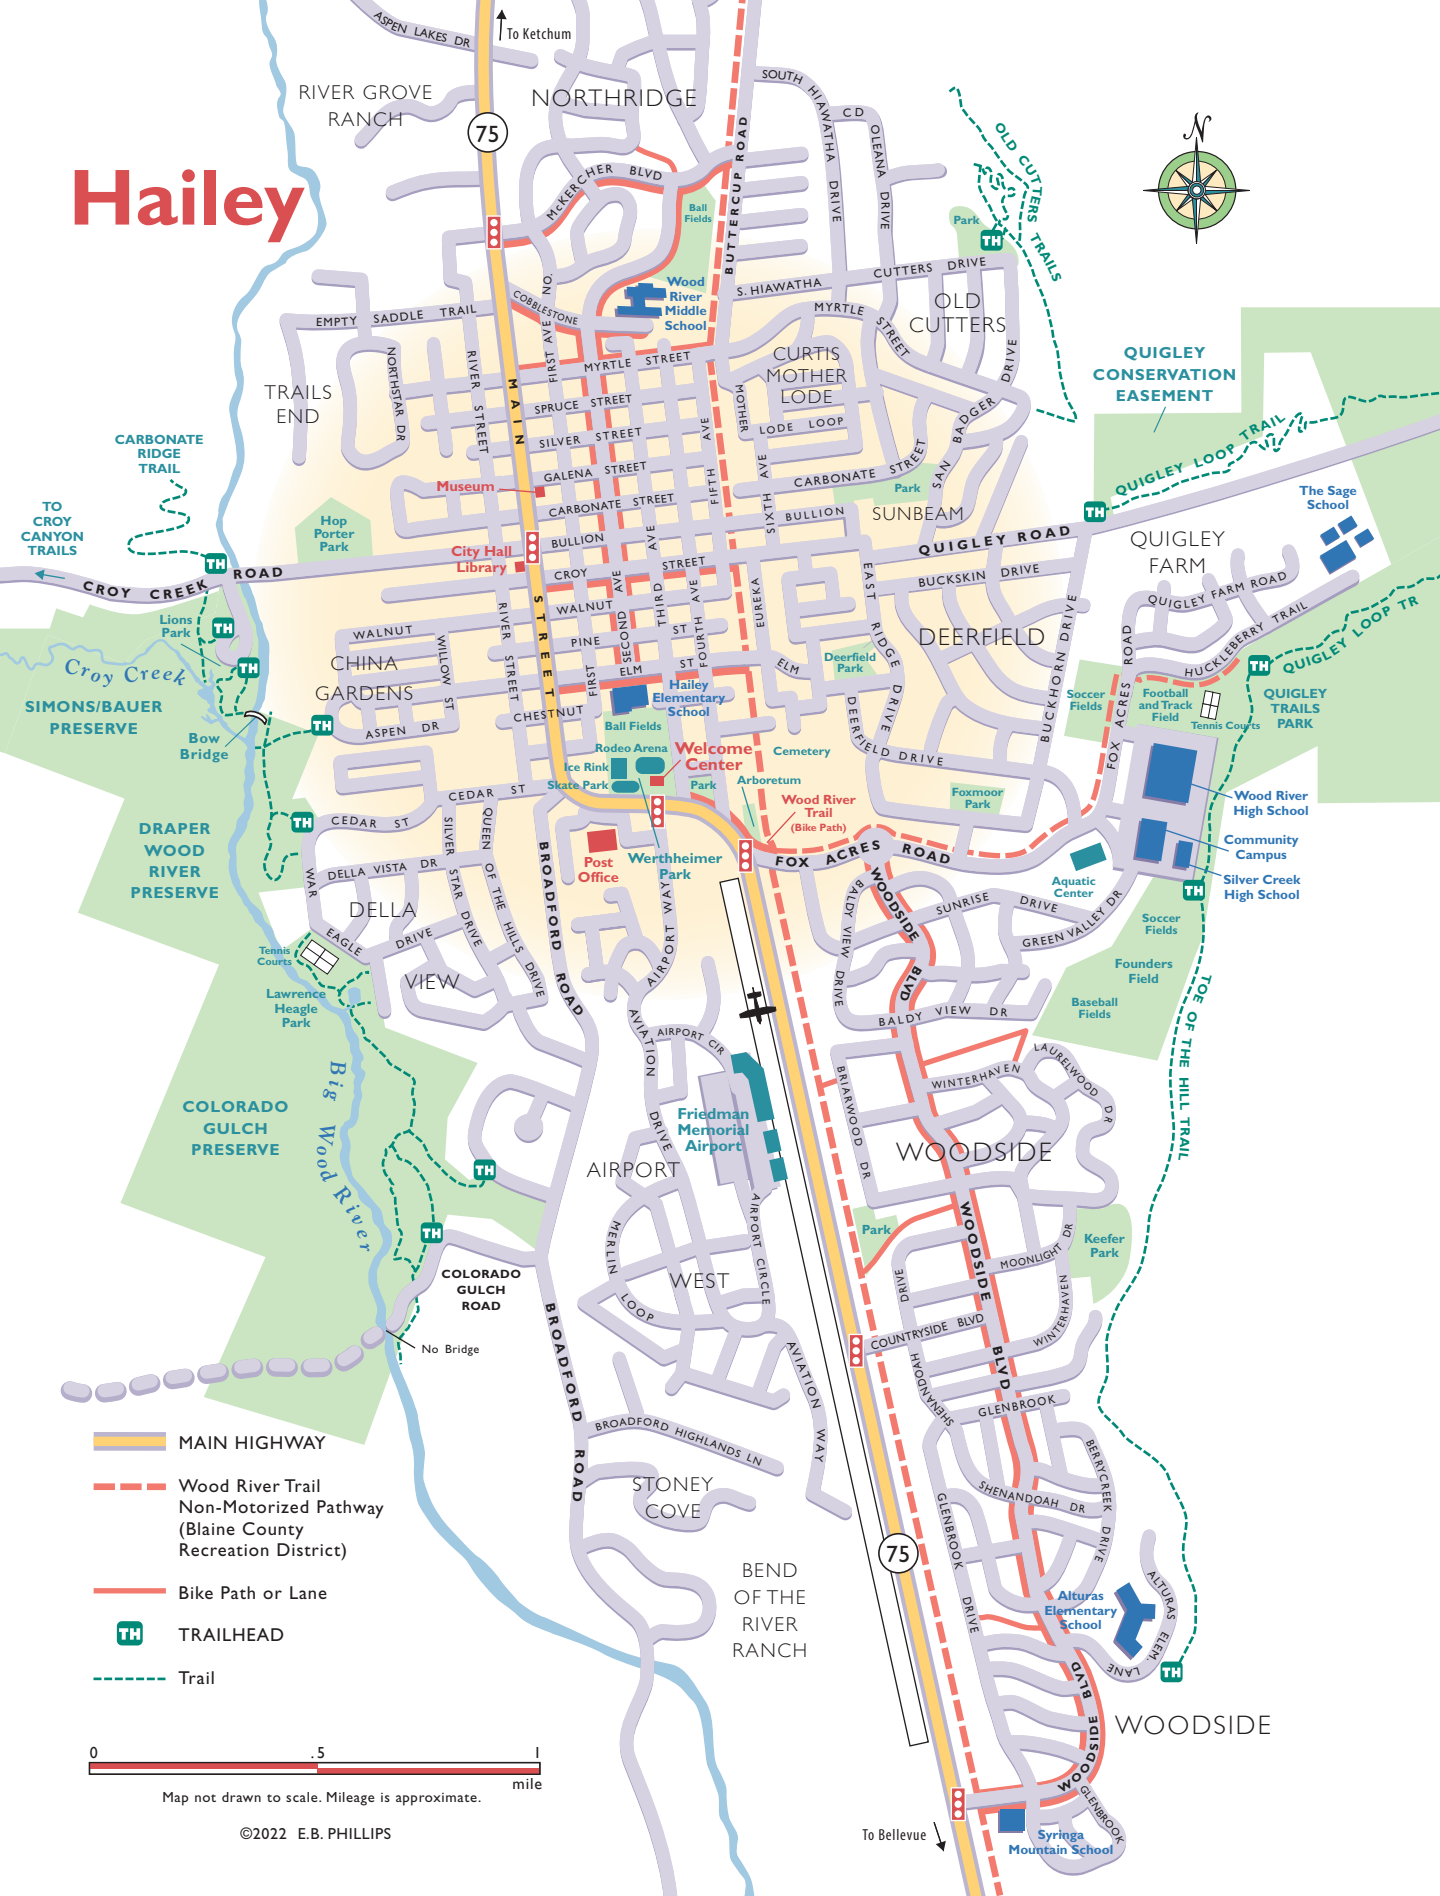

Hailey

-  MAIN HIGHWAY
-  Wood River Trail
Non-Motorized Pathway
(Blaine County
Recreation District)
-  Bike Path or Lane
-  TRAILHEAD
-  Trail

0 .5 1
mile
Map not drawn to scale. Mileage is approximate.

To Bellevue