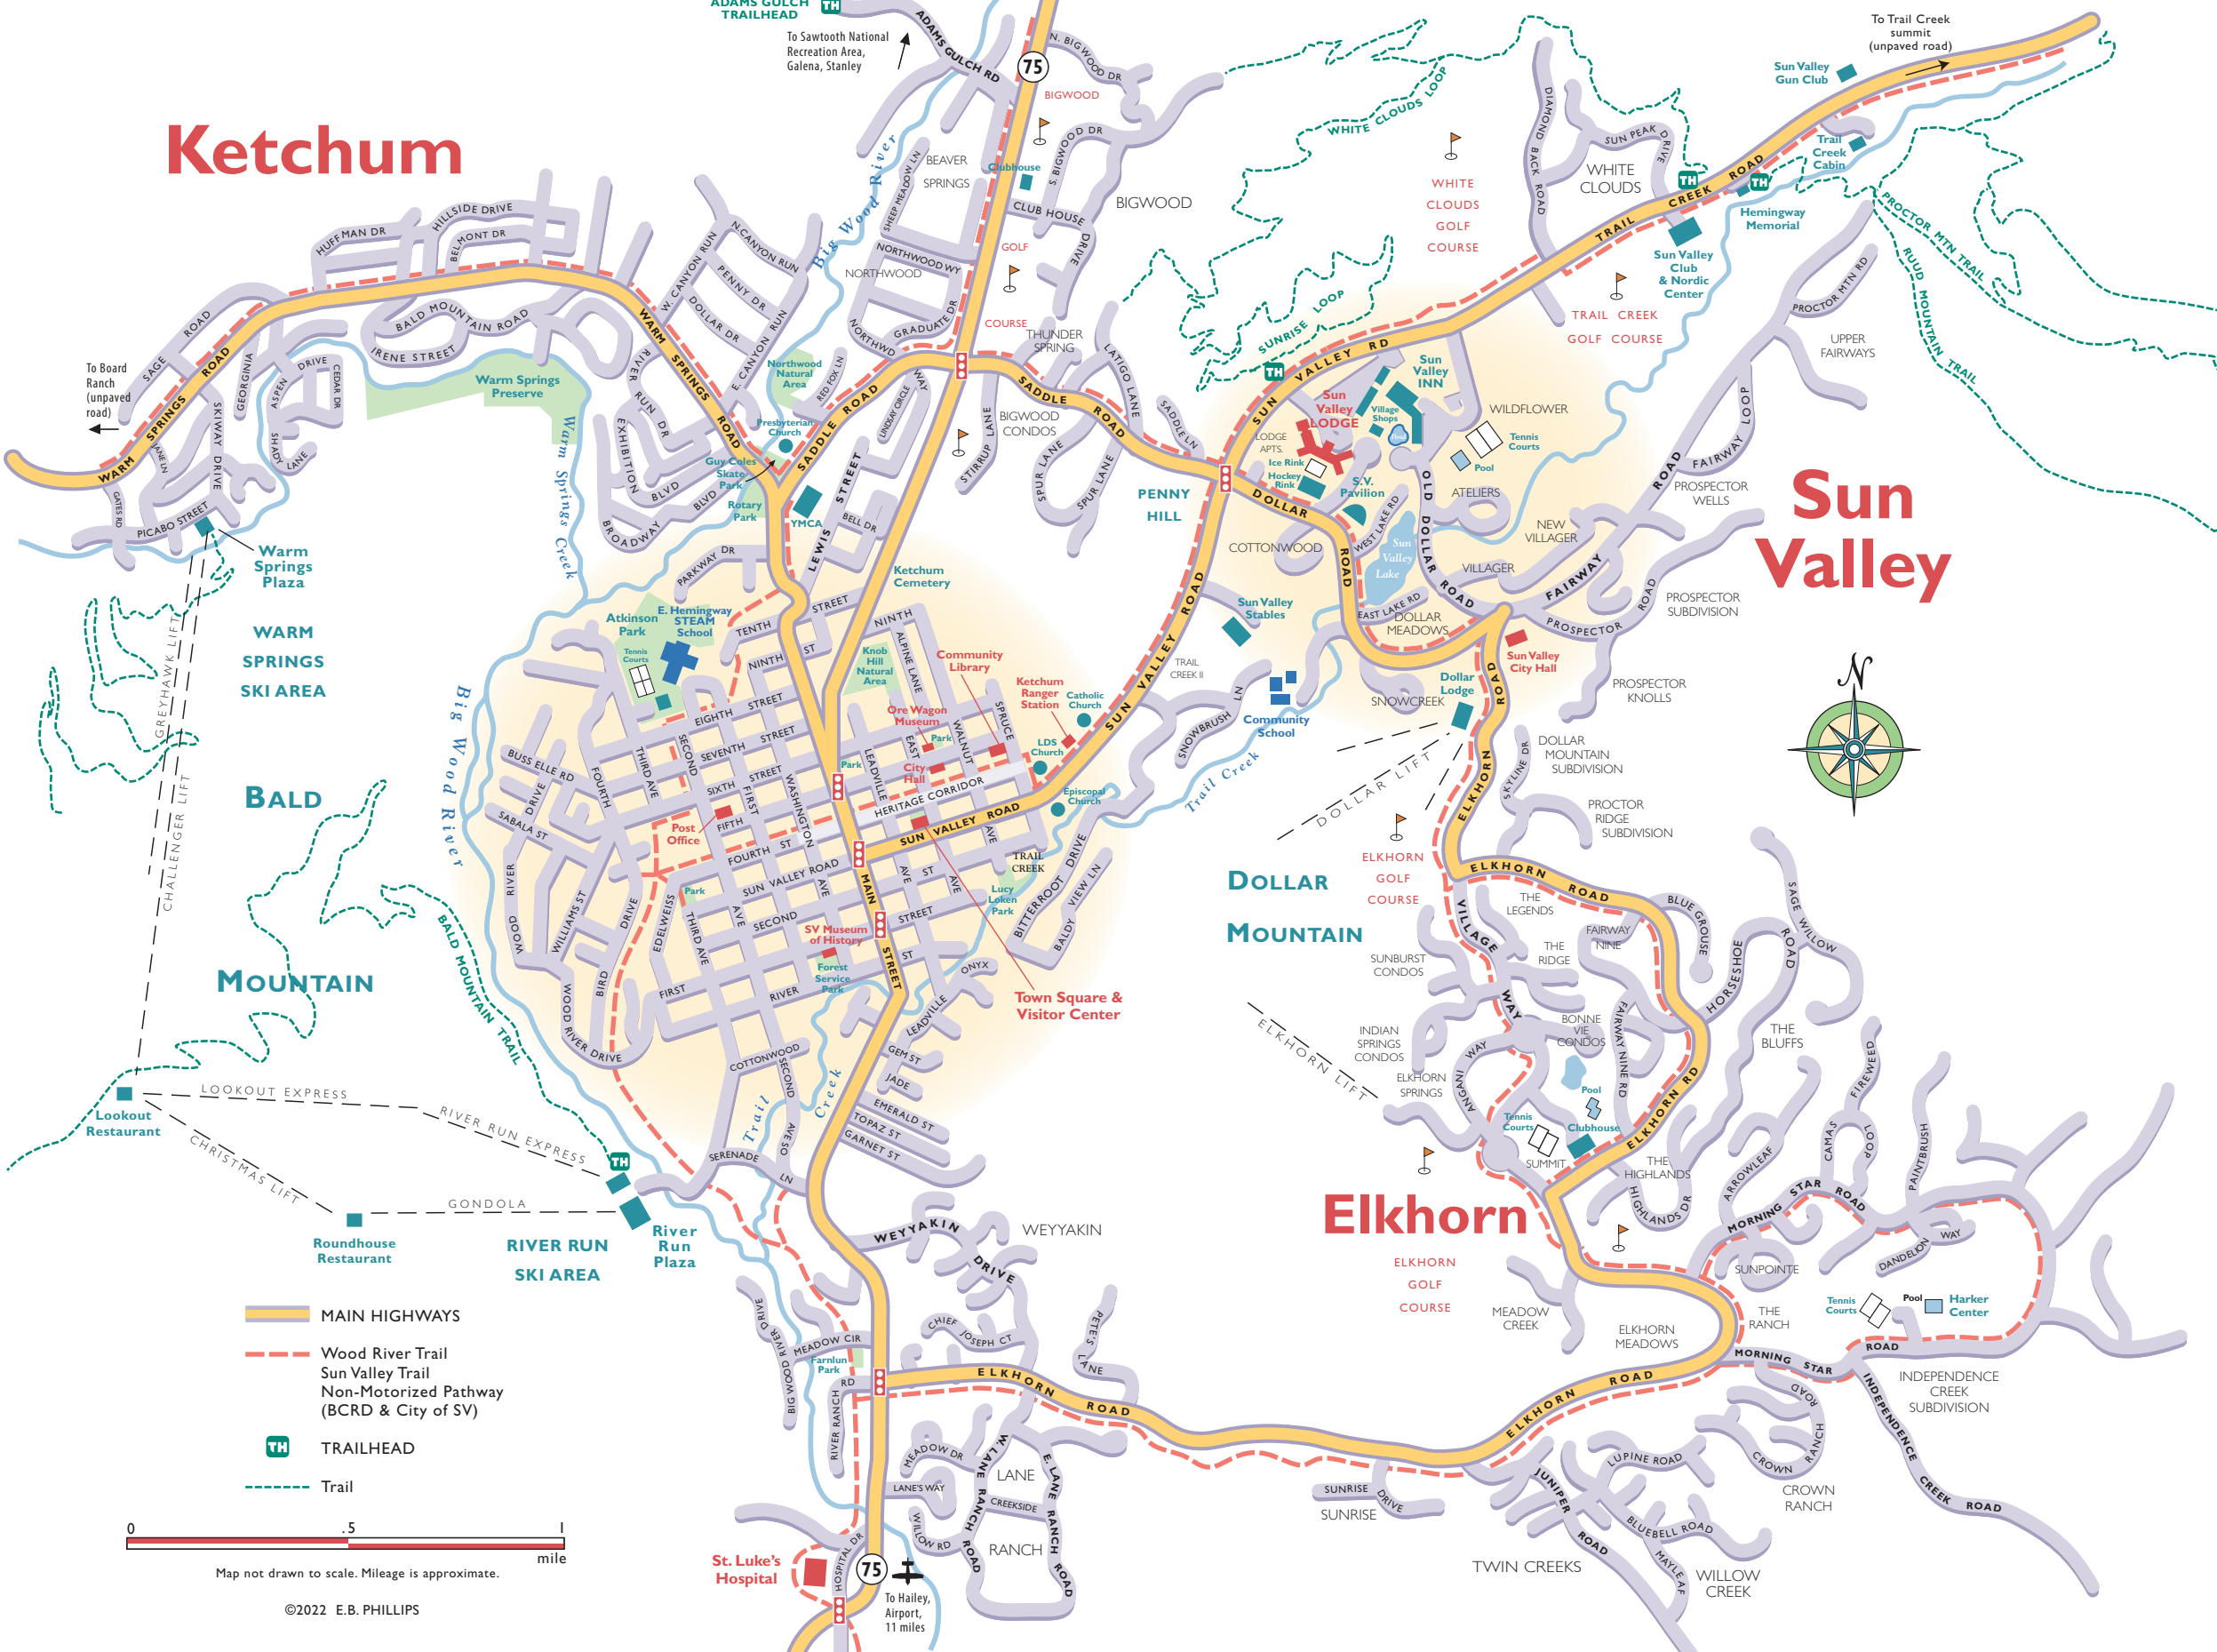

# Sun Valley

# Elkhorn

- MAIN HIGHWAYS
- Wood River Trail
- Sun Valley Trail
- Non-Motorized Pathway (BCRD & City of SV)
- TRAILHEAD
- Trail

Map not drawn to scale. Mileage is approximate.

©2022 E.B. PHILLIPS

St. Luke's Hospital  
To Hailey, Airport, 11 miles

To Board Ranch (unpaved road)

To Trail Creek summit (unpaved road)

LOOKOUT EXPRESS  
CHRISTMAS LIFT  
GONDOLA  
RIVER RUN EXPRESS

Roundhouse Restaurant  
RIVER RUN SKI AREA  
River Run Plaza

St. Luke's Hospital  
To Hailey, Airport, 11 miles

TWIN CREEKS  
WILLOW CREEK